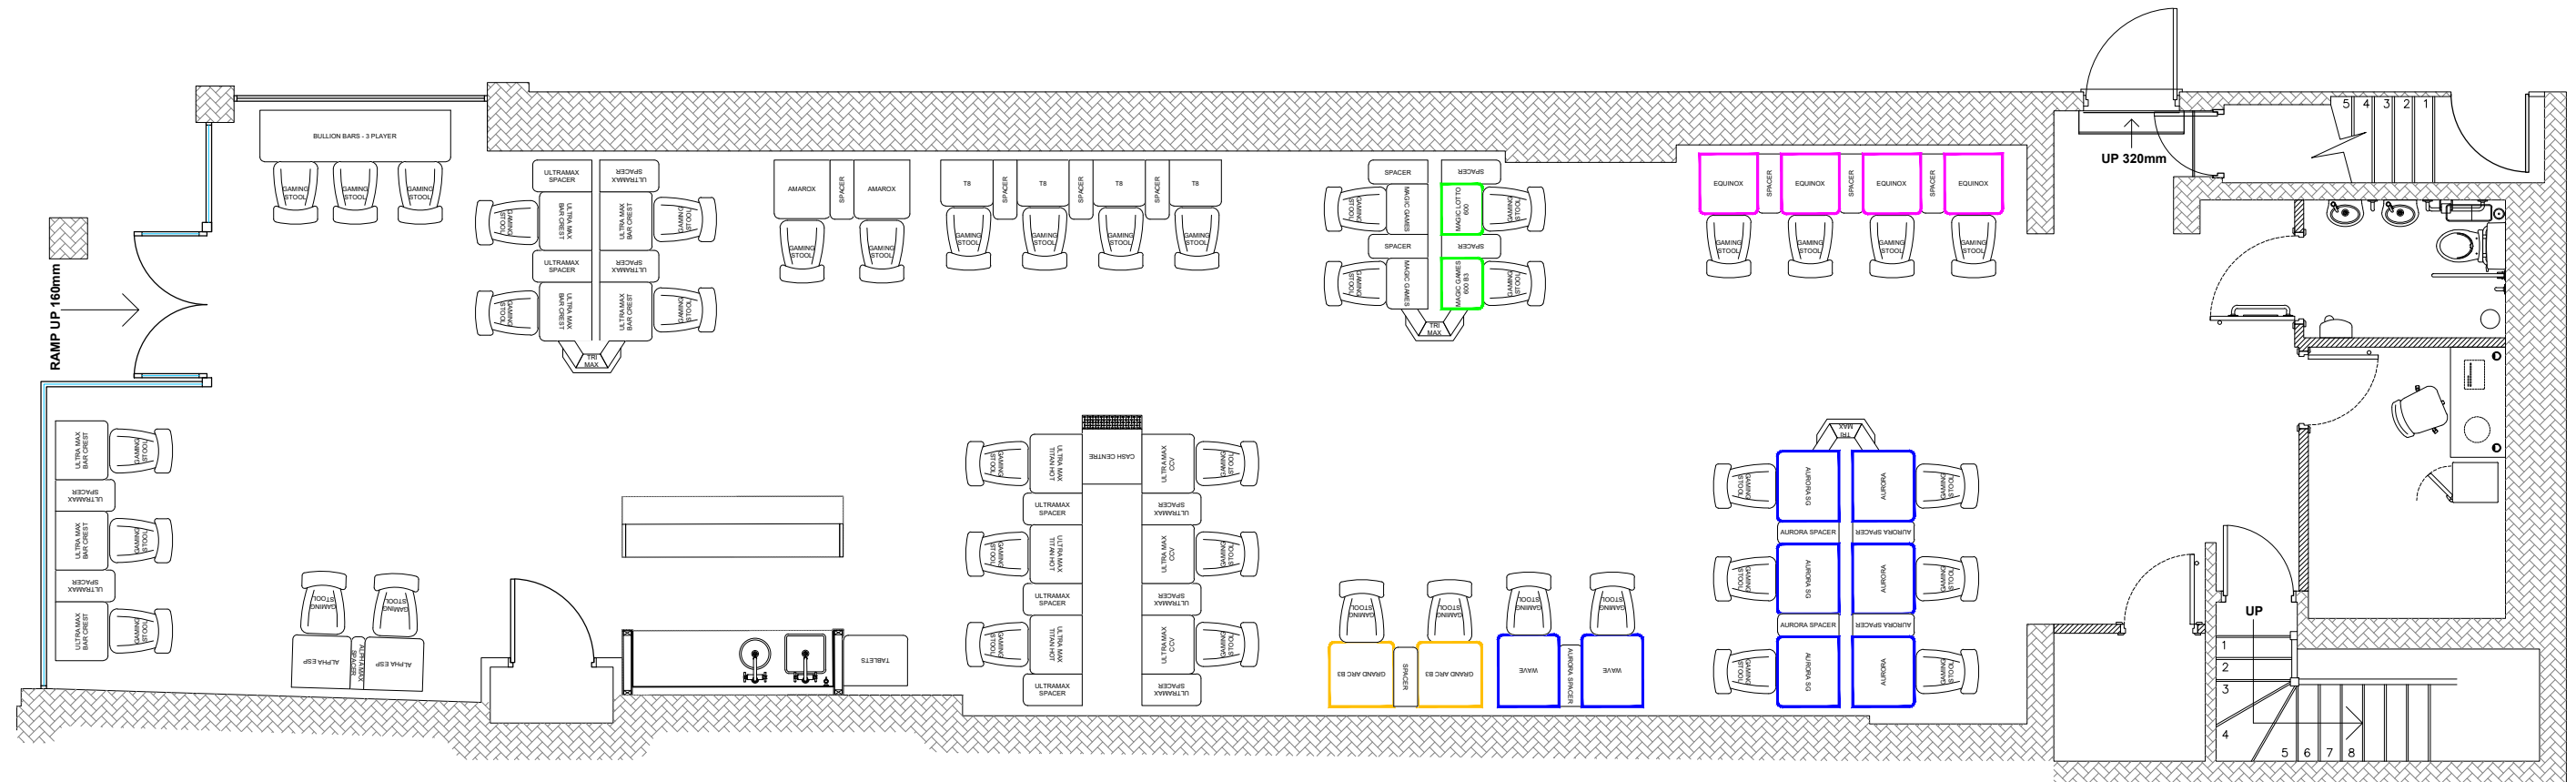

PROPOSED GAMING AREA: 141.6m² FOR ILLUSTRATION PURPOSES ONLY

PLEASE NOTE: SPACERS ARE NOT GAMING MACHINES

MACHINES LEGEND	
MACHINE CATERGORY	QUANTITY
CAT B3	0
CAT C	0
CAT D	0
DUOPOTS	0
TRIMAX	0
TABLETS	0
RATIO	0/0

REVISIONS
REV 00:

FIT OUT TYPE
LICENCING

PROJECT
MERKUR SLOTS
67 HARLESDEN HIGH STREET
HARLESDEN
NW10 4NS

DESCRIPTION
PROPOSED MACHINE PLAN

REFERENCE DRAWINGS

SCALE
1:75

DRAWN BY
RT

DATE
07/05/24